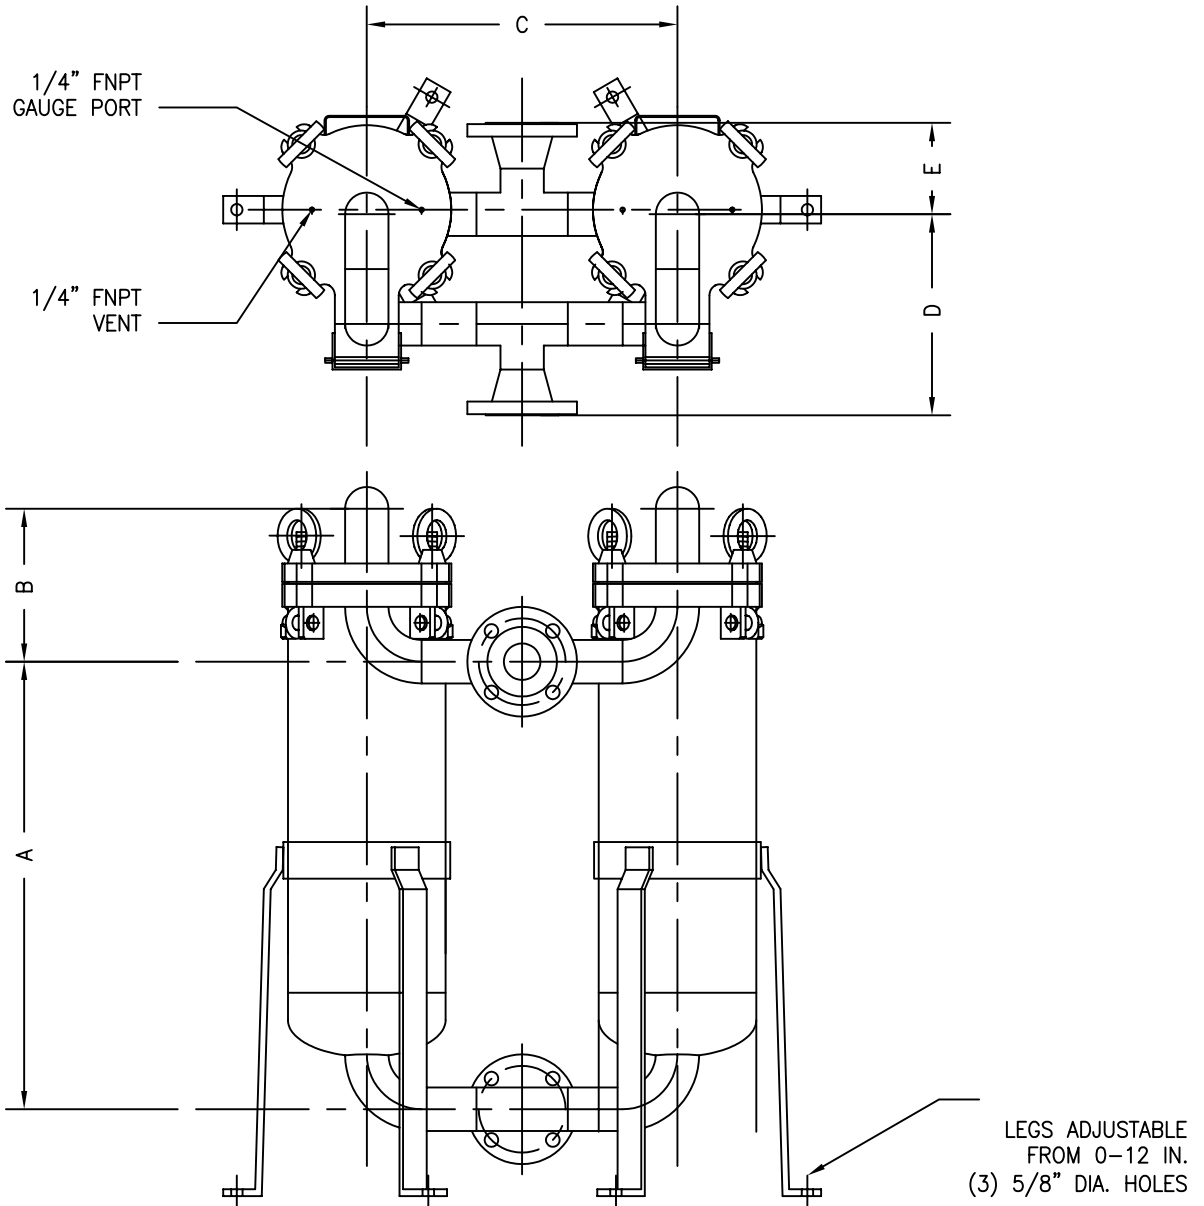

MANUREP SALES INC.

FS - 360D

FITTING SIZE	A	B	C	D	E
STD. 2" FLG	31"	8"	11"	11"	5"
2 1/2" FLG	31"	8"	19"	11 3/4"	5 3/4"
3" FLG	31"	8"	19 3/4"	12 1/8"	6 1/8"

SHIPPING WEIGHT	270 lbs
VOLUME	14 1/2 US. gal.
DESIGN PRESSURE	150 psig. @ 225 F